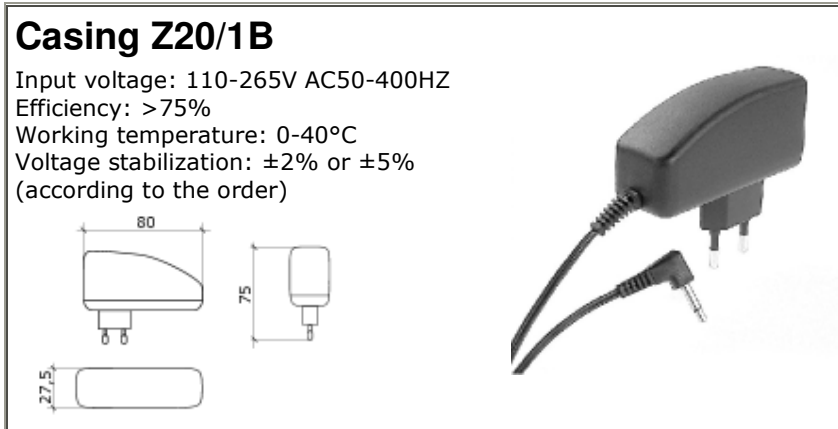

TZI107500500

AC/DC Impulsive power packs ZI 10W

Secondary: 7,5 VDC, 0,500 A ($U_o = 7,50$ VDC)