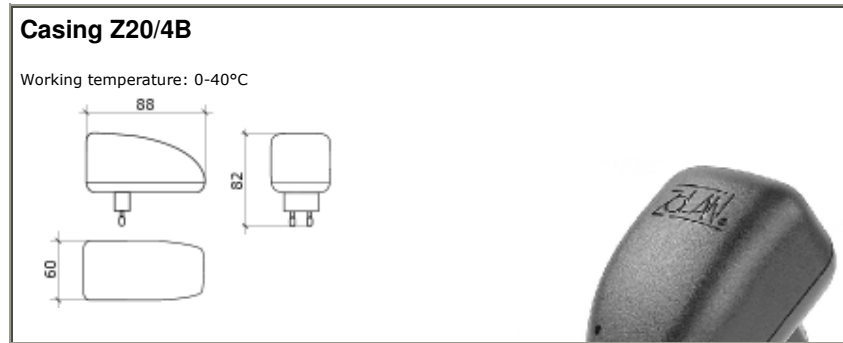

TZS4090030

AC/DC Stabilized power packs ZS 4W

Primary: 230 VAc, 50 Hz

Secondary: 9,00VDC, 0,300 A ($U_o = 9,00$ VDC)