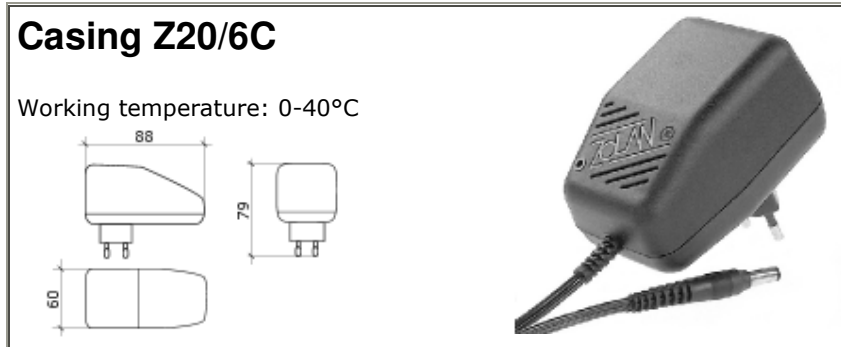

TZS6090050

AC/DC Stabilized power packs ZS 6W

Primary: 230 VAc, 50 Hz

Secondary: 9,00VDC, 0,500 A ($U_o = 9,00$ VDC)