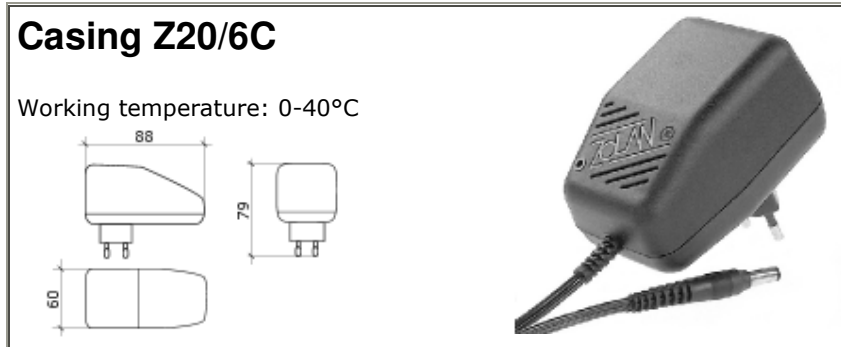

TZS6120050

AC/DC Stabilized power packs ZS 6W

Primary: 230 VAc, 50 Hz

Secondary: 12,00VDC, 0,500 A ($U_o = 12,00$ VDC)